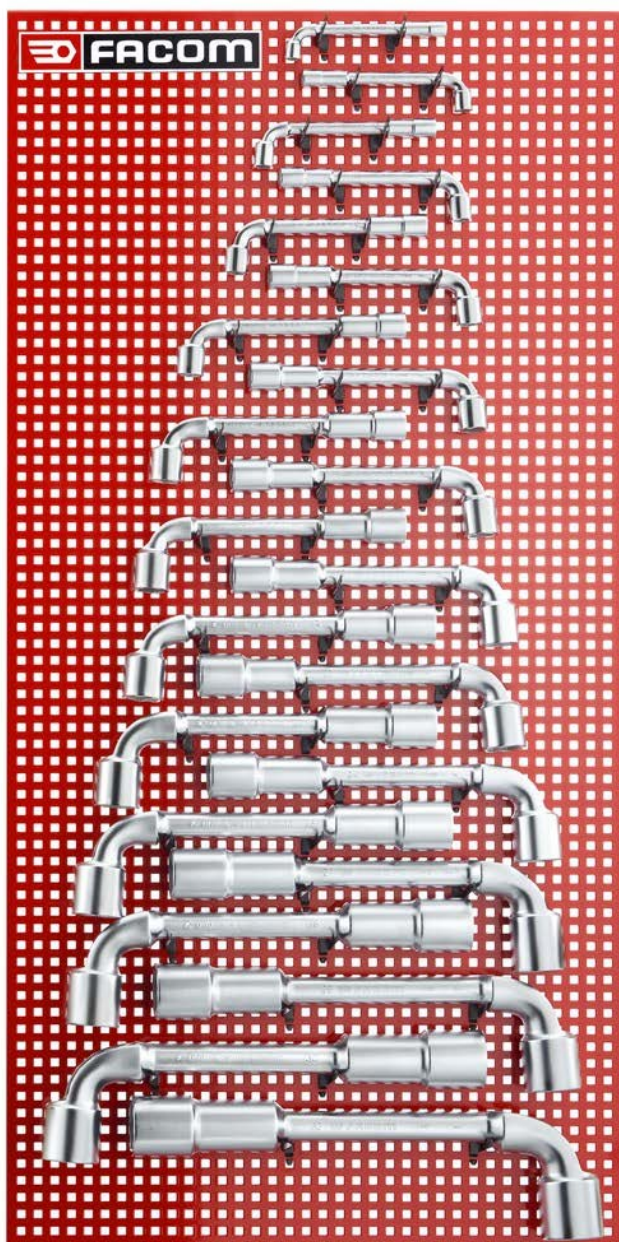

75.P22M 75 - Metric and inch angled socket wrench sets

Description:

- Presentation: supplied as box or panel sets.

A ["]:	-
A [mm]:	8 - 9 - 10 - 11 - 12 - 13 - 14 - 15 - 16 - 17 - 18 - 19 - 21 - 22 - 23 - 24 - 26 - 27 - 28 - 29 - 30 - 32
Contents:	Panel: PK.1
[kg]:	13,340