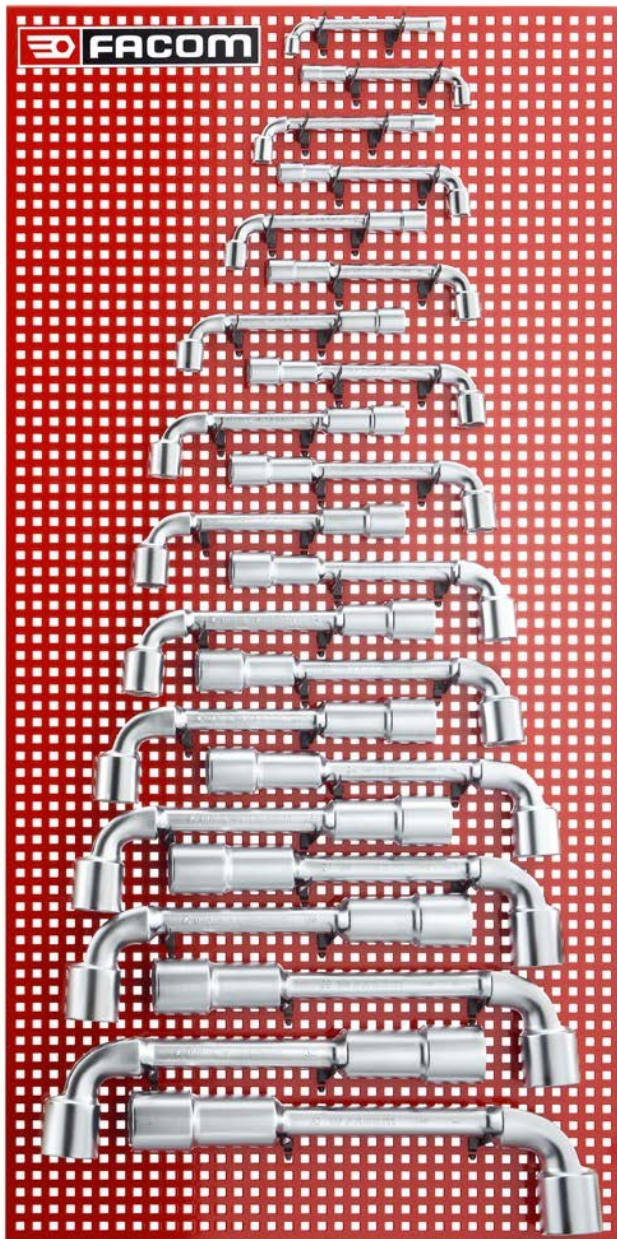

76.P22M 76 - Metric angled socket wrench sets

Description:

- Presentation: supplied as box or panel sets.

A [mm]:	8 - 9 - 10 - 11 - 12 - 13 - 14 - 15 - 16 - 17 - 18 - 19 - 21 - 22 - 23 - 24 - 26 - 27 - 28 - 29 - 30 - 32
----------------	---

Contents:	Panel: PK.1
------------------	-------------

[kg]:	13,340
--------------	--------