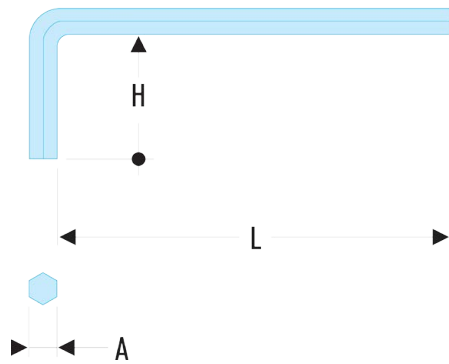

82H.0,9F 82H - Short metric keys - FLUO**Description:**

- Fluorescent tool, detectable by ultraviolet light. Detectable in dark and dimly lit areas for 3 meters.
- Manufactured in silicon steel.
- Finish: phosphate-coated.

A ["]:	-
--------	---

A [mm]:	0.9
---------	-----

d3 [mm]:	0,30
----------	------

H [mm]:	12
---------	----

H x L [mm]:	12 x 38
-------------	---------

L [mm]:	38
---------	----

L1 [mm]:	12
----------	----

[g]:	0.3
------	-----