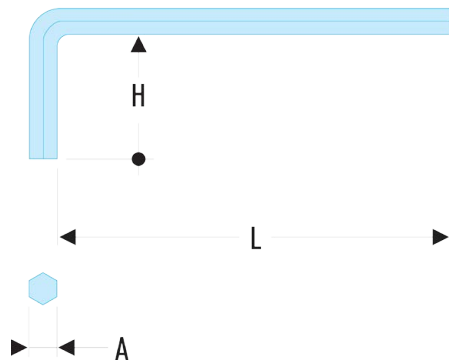

**82H.050F** 82H - Short inch keys - FLUO**Description:**

- Fluorescent tool, detectable by ultraviolet light. Detectable in dark and dimly lit areas for 3 meters.
- Manufactured in silicon steel.
- Finish: phosphate-coated.

A ["]:	0.5
d3 [mm]:	0,40
H [mm]:	12
H x L [mm]:	12 x 38
L [mm]:	38
L1 [mm]:	12
[g]:	0.4