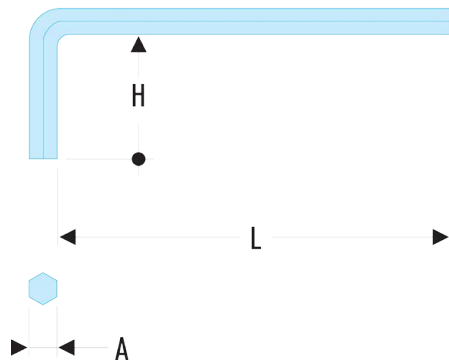

82H.1/16F 82H - Short inch keys - FLUO

Description:

- Fluorescent tool, detectable by ultraviolet light. Detectable in dark and dimly lit areas for 3 meters.
- Manufactured in silicon steel.
- Finish: phosphate-coated.