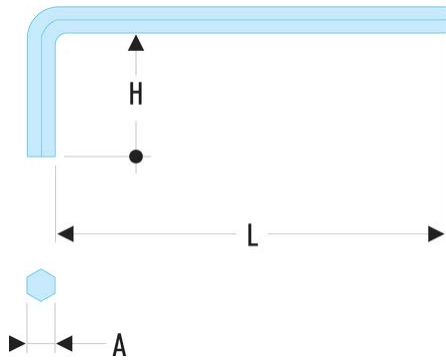

**82H.1/16 82H - Short inch keys****Description:**

- Manufactured in silicon steel.
- Finish: phosphate-coated.

A ["]:	Jan-16
--------	--------

H [mm]:	13
---------	----

H x L [mm]:	13 x 45
-------------	---------

L [mm]:	45
---------	----

[g]:	0.7
------	-----