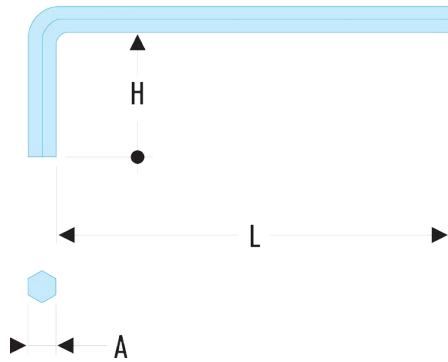

**82H.1/2F 82H - Short inch keys - FLUO****Description:**

- Fluorescent tool, detectable by ultraviolet light. Detectable in dark and dimly lit areas for 3 meters.
- Manufactured in silicon steel.
- Finish: phosphate-coated.

A ["]:	1-Feb
--------	-------

d3 [mm]:	202,00
----------	--------

H [mm]:	45
---------	----

H x L [mm]:	45 x 125
-------------	----------

L [mm]:	125
---------	-----

L1 [mm]:	45
----------	----

[g]:	202
------	-----