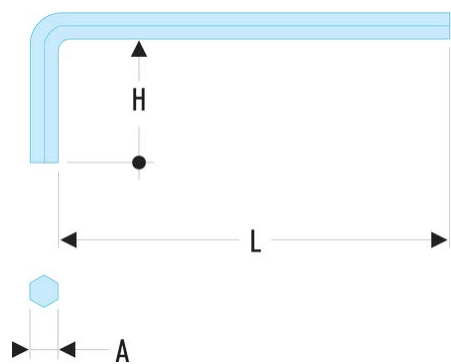

**82H.1/2 82H - Short inch keys****Description:**

- Manufactured in silicon steel.
- Finish: phosphate-coated.

A ["]:	1-Feb
H [mm]:	45
H x L [mm]:	45 x 125
L [mm]:	125
[g]:	202