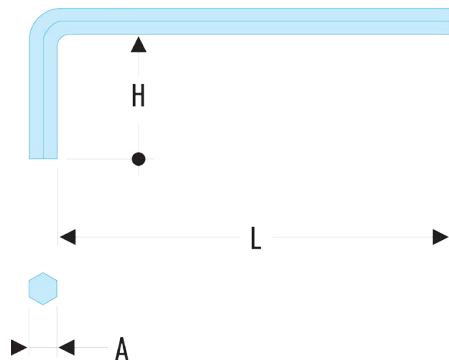

82H.1,3F 82H - Short metric keys - FLUO**Description:**

- Fluorescent tool, detectable by ultraviolet light. Detectable in dark and dimly lit areas for 3 meters.
- Manufactured in silicon steel.
- Finish: phosphate-coated.

A ["]:	-
--------	---

A [mm]:	1.3
---------	-----

d3 [mm]:	0,70
----------	------

H [mm]:	13
---------	----

H x L [mm]:	13 x 45
-------------	---------

L [mm]:	45
---------	----

L1 [mm]:	13
----------	----

[g]:	0.7
------	-----