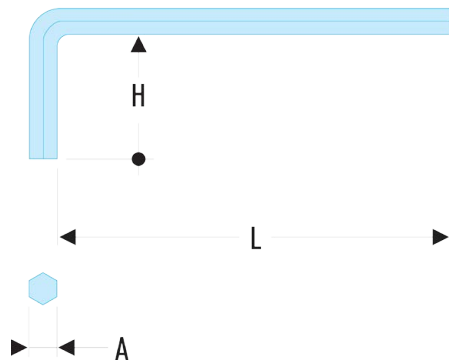

82H.1,5F 82H - Short metric keys - FLUO**Description:**

- Fluorescent tool, detectable by ultraviolet light. Detectable in dark and dimly lit areas for 3 meters.
- Manufactured in silicon steel.
- Finish: phosphate-coated.

A ["]:	-
A [mm]:	1.5
d3 [mm]:	0,90
H [mm]:	13
H x L [mm]:	13 x 45
L [mm]:	45
L1 [mm]:	13
[g]:	0.9