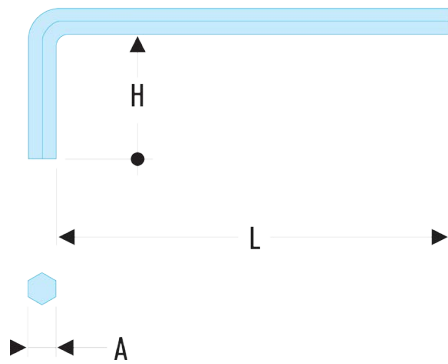

82H.1/8F 82H - Short inch keys - FLUO**Description:**

- Fluorescent tool, detectable by ultraviolet light. Detectable in dark and dimly lit areas for 3 meters.
- Manufactured in silicon steel.
- Finish: phosphate-coated.

A ["]:	1-Aug
d3 [mm]:	6,00
H [mm]:	20
H x L [mm]:	20 x 65
L [mm]:	65
L1 [mm]:	20
[g]:	6