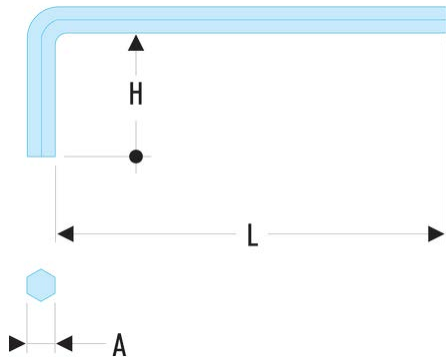

**82H.1/8 82H - Short inch keys****Description:**

- Manufactured in silicon steel.
- Finish: phosphate-coated.

A ["]:	1-Aug
--------	-------

H [mm]:	20
---------	----

H x L [mm]:	20 x 65
-------------	---------

L [mm]:	65
---------	----

[g]:	6
------	---