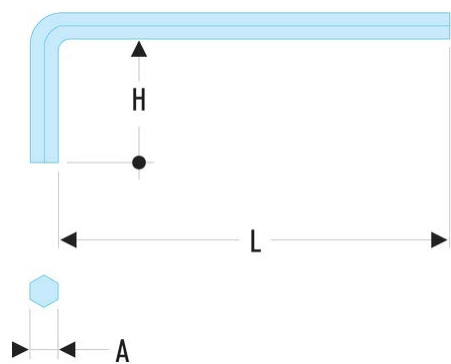

**82H.1'** 82H - Short inch keys**Description:**

- Manufactured in silicon steel.
- Finish: phosphate-coated.

A ["]:	1'
H [mm]:	90
H x L [mm]:	90 x 235
L [mm]:	235
[g]:	1450,00