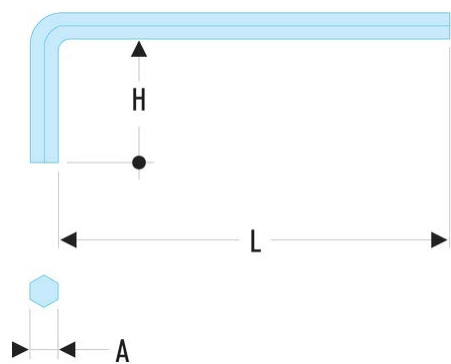

82H.11/16 82H - Short inch keys**Description:**

- Manufactured in silicon steel.
- Finish: phosphate-coated.

A ["]:	11/16
--------	-------

H [mm]:	63
---------	----

H x L [mm]:	63 x 170
-------------	----------

L [mm]:	170
---------	-----

[g]:	540,00
------	--------