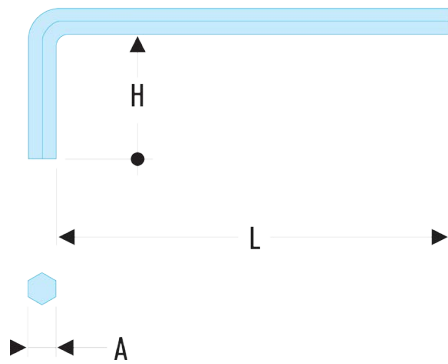

82H.11F 82H - Short metric keys - FLUO**Description:**

- Fluorescent tool, detectable by ultraviolet light. Detectable in dark and dimly lit areas for 3 meters.
- Manufactured in silicon steel.
- Finish: phosphate-coated.

A ["]:	-
--------	---

A [mm]:	11
---------	----

d3 [mm]:	130,00
----------	--------

H [mm]:	42
---------	----

H x L [mm]:	42 x 118
-------------	----------

L [mm]:	118
---------	-----

L1 [mm]:	42
----------	----