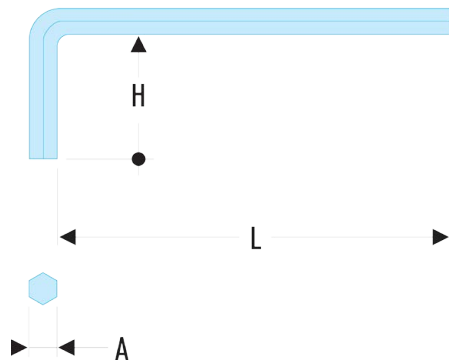

**82H.12F 82H - Short metric keys - FLUO****Description:**

- Fluorescent tool, detectable by ultraviolet light. Detectable in dark and dimly lit areas for 3 meters.
- Manufactured in silicon steel.
- Finish: phosphate-coated.

A ["]:	-
--------	---

A [mm]:	12
---------	----

d3 [mm]:	165,00
----------	--------

H [mm]:	45
---------	----

H x L [mm]:	45 x 125
-------------	----------

L [mm]:	125
---------	-----

L1 [mm]:	45
----------	----