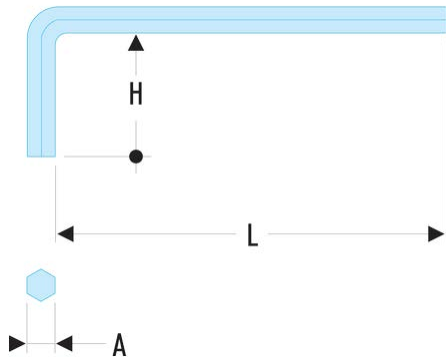

**82H.12 82H - Short metric keys****Description:**

- Manufactured in silicon steel.
- Finish: phosphate-coated.

A [mm]:	12
---------	----

H [mm]:	45
---------	----

H x L [mm]:	45 x 125
-------------	----------

L [mm]:	125
---------	-----

[g]:	165
------	-----