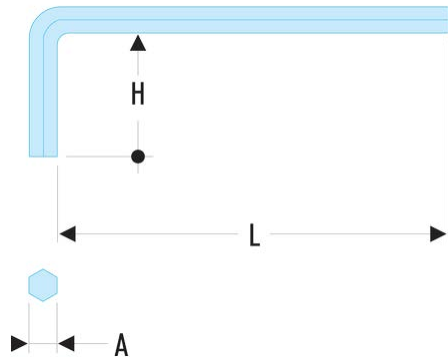

**82H.16 82H - Short metric keys****Description:**

- Manufactured in silicon steel.
- Finish: phosphate-coated.

A [mm]:	16,0
H [mm]:	60
H x L [mm]:	60 x 154
L [mm]:	154
[g]:	370,00