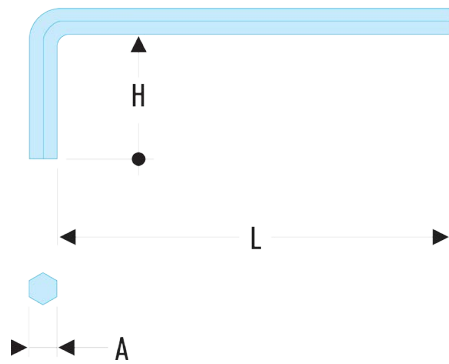

82H.2F 82H - Short metric keys - FLUO**Description:**

- Fluorescent tool, detectable by ultraviolet light. Detectable in dark and dimly lit areas for 3 meters.
- Manufactured in silicon steel.
- Finish: phosphate-coated.

A ["]:	-
A [mm]:	2
d3 [mm]:	2,00
H [mm]:	16
H x L [mm]:	16 x 50
L [mm]:	50
L1 [mm]:	16
[g]:	2