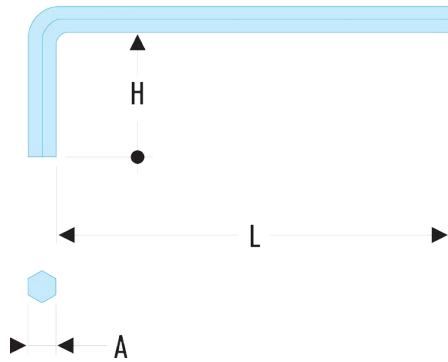

**82H.3/16F 82H - Short inch keys - FLUO****Description:**

- Fluorescent tool, detectable by ultraviolet light. Detectable in dark and dimly lit areas for 3 meters.
- Manufactured in silicon steel.
- Finish: phosphate-coated.

|             |         |
|-------------|---------|
| A ["]:      | Mar-16  |
| d3 [mm]:    | 16,00   |
| H [mm]:     | 28      |
| H x L [mm]: | 28 x 80 |
| L [mm]:     | 80      |
| L1 [mm]:    | 28      |
| [g]:        | 16      |