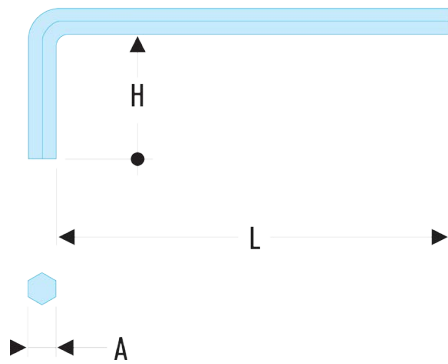

82H.3,5F 82H - Short metric keys - FLUO**Description:**

- Fluorescent tool, detectable by ultraviolet light. Detectable in dark and dimly lit areas for 3 meters.
- Manufactured in silicon steel.
- Finish: phosphate-coated.

A ["]:	-
--------	---

A [mm]:	3.5
---------	-----

d3 [mm]:	8,00
----------	------

H [mm]:	22
---------	----

H x L [mm]:	22 x 66
-------------	---------

L [mm]:	66
---------	----

L1 [mm]:	22
----------	----

[g]:	8
------	---