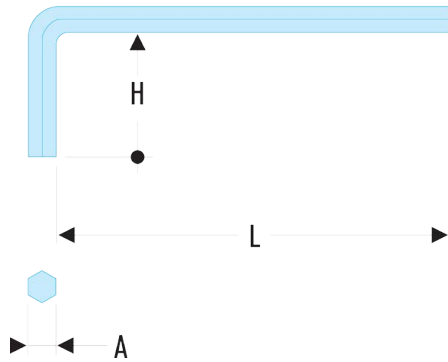

82H.5/16F 82H - Short inch keys - FLUO**Description:**

- Fluorescent tool, detectable by ultraviolet light. Detectable in dark and dimly lit areas for 3 meters.
- Manufactured in silicon steel.
- Finish: phosphate-coated.

A ["]:	May-16
d3 [mm]:	59,00
H [mm]:	36
H x L [mm]:	36 x 100
L [mm]:	100
L1 [mm]:	36
[g]:	59