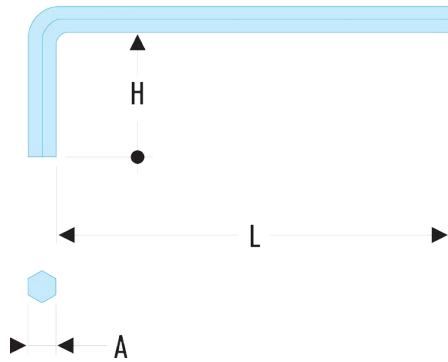

82H.6F 82H - Short metric keys - FLUO**Description:**

- Fluorescent tool, detectable by ultraviolet light. Detectable in dark and dimly lit areas for 3 meters.
- Manufactured in silicon steel.
- Finish: phosphate-coated.

A ["]:	-
A [mm]:	6
d3 [mm]:	30,00
H [mm]:	32
H x L [mm]:	32 x 90
L [mm]:	90
L1 [mm]:	32
[g]:	30