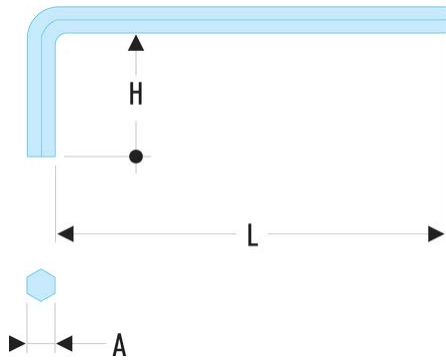

**82H.7/16 82H - Short inch keys****Description:**

- Manufactured in silicon steel.
- Finish: phosphate-coated.

A ["]:	7/16
H [mm]:	42
H x L [mm]:	42 x 118
L [mm]:	118
[g]:	135,00