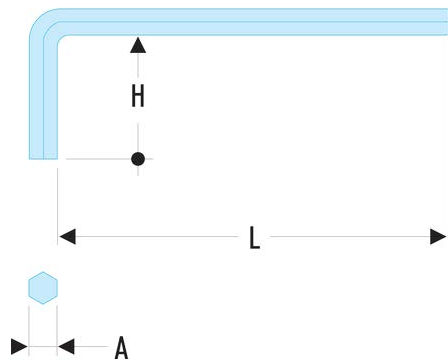

83H.050 83H - Long inch keys**Description:**

- Manufactured in silicon steel.
- Finish: phosphate-coated.

A ["]:	0,50
--------	------

H [mm]:	14
---------	----

H x L [mm]:	14 x 62
-------------	---------

L [mm]:	62
---------	----

[g]:	0,80
------	------