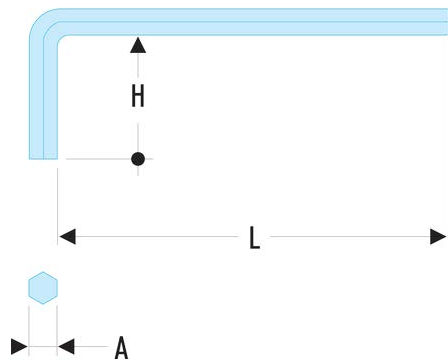

**83H.1/2 83H - Long inch keys****Description:**

- Manufactured in silicon steel.
- Finish: phosphate-coated.

A ["]:	1/2
--------	-----

H [mm]:	45
---------	----

H x L [mm]:	45 x 190
-------------	----------

L [mm]:	190
---------	-----

[g]:	263,00
------	--------