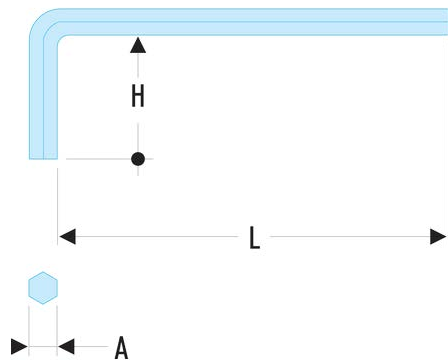

83H.1,5 83H - Long metric keys**Description:**

- Manufactured in silicon steel.
- Finish: phosphate-coated.

A [mm]:	1,5
---------	-----

H [mm]:	14
---------	----

H x L [mm]:	14 x 62
-------------	---------

L [mm]:	62
---------	----

[g]:	1
------	---