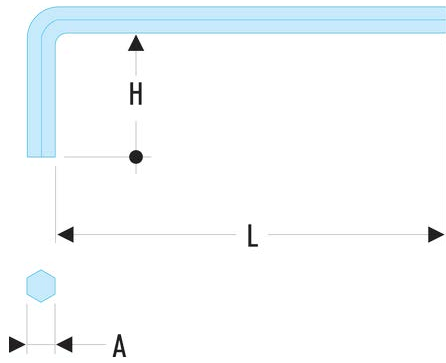

**83H.1/8 83H - Long inch keys****Description:**

- Manufactured in silicon steel.
- Finish: phosphate-coated.

A ["]:	1/8
--------	-----

H [mm]:	20
---------	----

H x L [mm]:	20 x 90
-------------	---------

L [mm]:	90
---------	----

[g]:	7,00
------	------