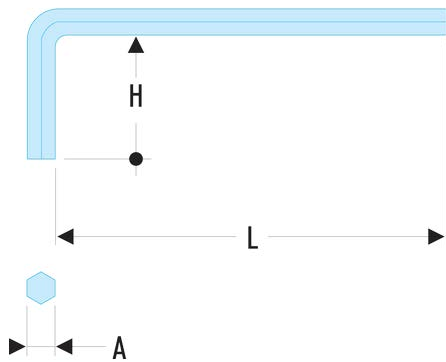

83H.5/16 83H - Long inch keys**Description:**

- Manufactured in silicon steel.
- Finish: phosphate-coated.

A ["]:	5/16
H [mm]:	36
H x L [mm]:	36 x 150
L [mm]:	150
[g]:	80,00