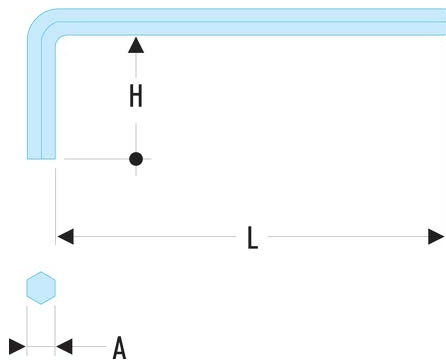

83H.7/16 83H - Long inch keys**Description:**

- Manufactured in silicon steel.
- Finish: phosphate-coated.

A ["]:	7/16
H [mm]:	42
H x L [mm]:	42 x 180
L [mm]:	180
[g]:	186,00