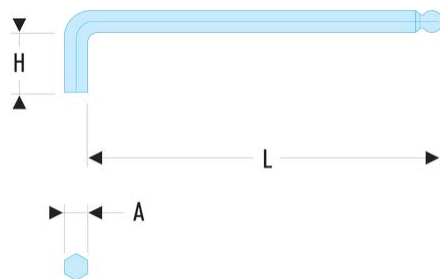

83S.6L 83S.L - Extra long keys - spherical head**Description:**

- Higher lengths: more lever, higher power, improved line access.
- Finish: phosphate-coated.

A [mm]:	6,0
H [mm]:	32
H x L [mm]:	32 x 179
L [mm]:	179
[g]:	58