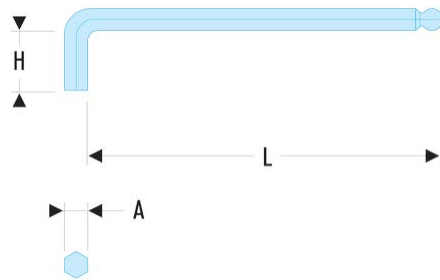

83S.8L 83S.L - Extra long keys - spherical head**Description:**

- Higher lengths: more lever, higher power, improved line access.
- Finish: phosphate-coated.

A [mm]:	8,0
H [mm]:	36
H x L [mm]:	36 x 198
L [mm]:	198
[g]:	115