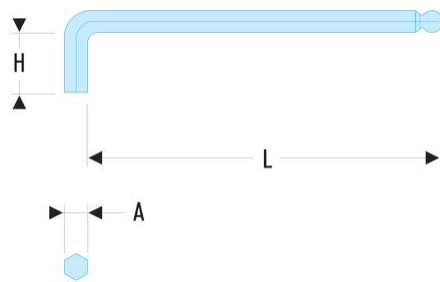

83SH.1,5 83SH - Long metric keys - spherical head**Description:**

- Manufactured in silicon steel.
- The spherical head allows to handle screws with a tilt angle up to 30°.
- Finish: phosphate-coated.

A [mm]:	1,5
H [mm]:	14
H x L [mm]:	14 x 62
L [mm]:	62
[g]:	1