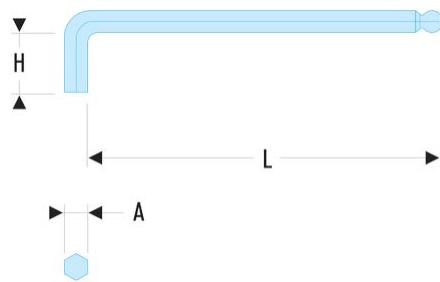

**83SH.1/8** 83SH - Long inch keys - spherical head**Description:**

- Manufactured in silicon steel.
- The spherical head allows to handle screws with a tilt angle up to 30°.
- Finish: phosphate-coated.

A ["]:	1/8
--------	-----

H [mm]:	19
---------	----

H x L [mm]:	20 x 90
-------------	---------

L [mm]:	95
---------	----

[g]:	7
------	---