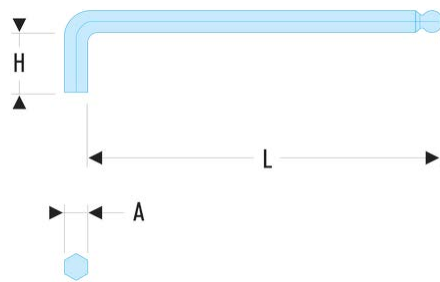

83SH.10 83SH - Long metric keys - spherical head**Description:**

- Manufactured in silicon steel.
- The spherical head allows to handle screws with a tilt angle up to 30°.
- Finish: phosphate-coated.

A [mm]:	10,0
H [mm]:	40
H x L [mm]:	40 x 170
L [mm]:	170
[g]:	140