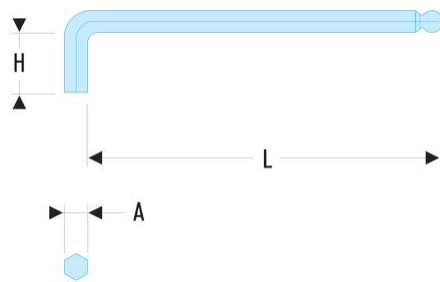

83SH.12 83SH - Long metric keys - spherical head**Description:**

- Manufactured in silicon steel.
- The spherical head allows to handle screws with a tilt angle up to 30°.
- Finish: phosphate-coated.

A [mm]:	12,0
H [mm]:	45
H x L [mm]:	45 x 190
L [mm]:	190
[g]:	225