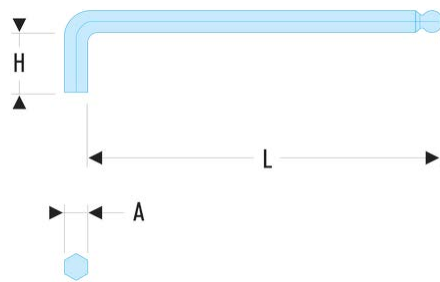

83SH.2,5 83SH - Long metric keys - spherical head**Description:**

- Manufactured in silicon steel.
- The spherical head allows to handle screws with a tilt angle up to 30°.
- Finish: phosphate-coated.

A [mm]:	2,5
H [mm]:	18
H x L [mm]:	18 x 85
L [mm]:	85
[g]:	4