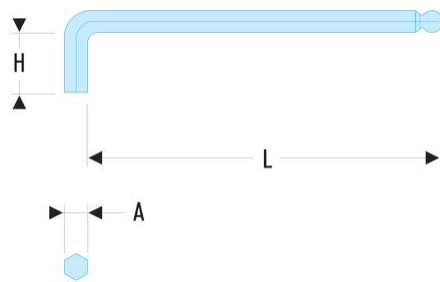

**83SH.2** 83SH - Long metric keys - spherical head**Description:**

- Manufactured in silicon steel.
- The spherical head allows to handle screws with a tilt angle up to 30°.
- Finish: phosphate-coated.

A [mm]:	2,0
H [mm]:	16
H x L [mm]:	16 x 75
L [mm]:	75
[g]:	2