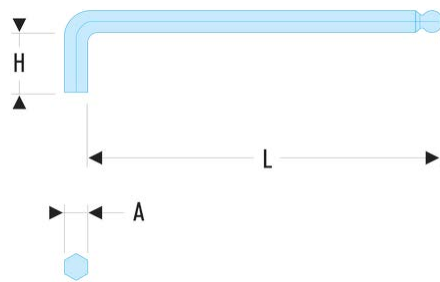

83SH.3/8 83SH - Long inch keys - spherical head**Description:**

- Manufactured in silicon steel.
- The spherical head allows to handle screws with a tilt angle up to 30°.
- Finish: phosphate-coated.

A ["]:	3/8
--------	-----

H [mm]:	35
---------	----

H x L [mm]:	38 x 170
-------------	----------

L [mm]:	172
---------	-----

[g]:	128
------	-----