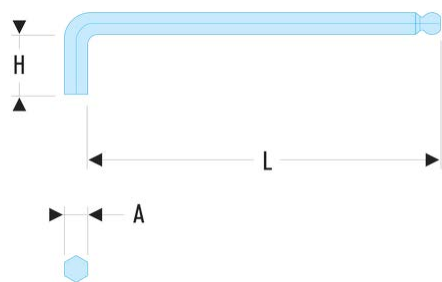

83SH.4 83SH - Long metric keys - spherical head

Description:

- Manufactured in silicon steel.
- The spherical head allows to handle screws with a tilt angle up to 30°.
- Finish: phosphate-coated.