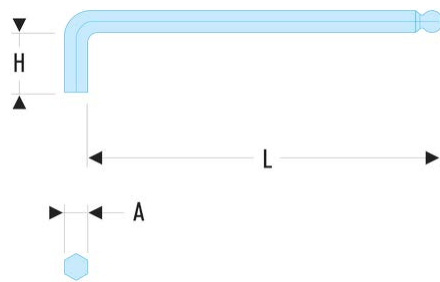

**83SH.8** 83SH - Long metric keys - spherical head**Description:**

- Manufactured in silicon steel.
- The spherical head allows to handle screws with a tilt angle up to 30°.
- Finish: phosphate-coated.

<b>A [mm]:</b>	8,0
<b>H [mm]:</b>	36
<b>H x L [mm]:</b>	36 x 150
<b>L [mm]:</b>	150
<b>Contents:</b>	Box
<b>[g]:</b>	80