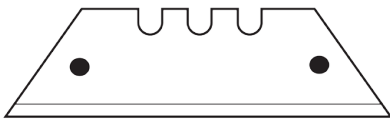

844.DRFID Safety knife with retractable blade - RFID**Description:**

- Tool with built-in RFID chip for workshop traceability.
- Chip integration by Facom guarantees maximum detection and strength, while preserving the tool's ergonomics.
- Radio frequency identification requires appropriate storage equipment.
- Safety knife.
- Blade automatically retracts after use.
- Zamak body.
- ABS cursor, front or side thumb control.
- Supplied with 3 blades (1 factory-mounted and 2 in the body).

H mini - maxi [mm]:	40,5 - 44,0
---------------------	-------------

L [mm]:	176
---------	-----

[g]:	215
------	-----