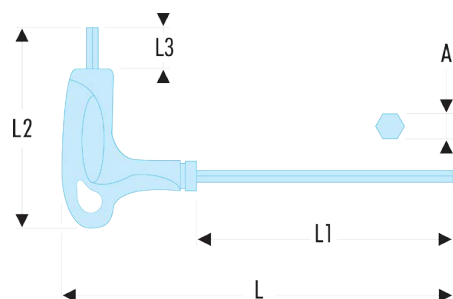

**84TZ.1/4F 84TZ - Inch hexagon keys - FLUO****Description:**

- Fluorescent tool, detectable by ultraviolet light. Detectable in dark and dimly lit areas for 3 meters.
- Ergonomic T handle for efficient use of the two ends of the key.
- Silicon steel.
- Finish: polished, phosphate-coated.

A ["]:	1-Apr
--------	-------

A [mm]:	-
---------	---

C1 [mm]:	95
----------	----

d maxi [mm]:	15
--------------	----

d3 [mm]:	115
----------	-----

l1 x l2 [mm]:	15 x 175
---------------	----------

L [mm]:	240
---------	-----

L1 [mm]:	175
----------	-----

L1 x L2 [mm]:	95 x 240
---------------	----------

L2 [mm]:	95
----------	----

L3 [mm]:	15
----------	----

[g]:	115
------	-----