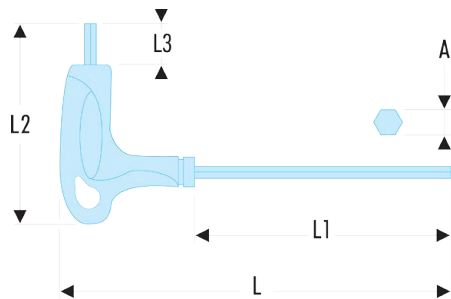

84TZ.10F 84TZ - Metric hexagon keys - FLUO**Description:**

- Fluorescent tool, detectable by ultraviolet light. Detectable in dark and dimly lit areas for 3 meters.
- Ergonomic T handle for efficient use of the two ends of the key.
- Silicon steel.
- Finish: polished, phosphate-coated.

A ["]:	-
A [mm]:	10
C1 [mm]:	95
d maxi [mm]:	15
d3 [mm]:	192
I1 x I2 [mm]:	15 x 175
L [mm]:	240
L1 [mm]:	175
L1 x L2 [mm]:	95 x 240
L2 [mm]:	95
L3 [mm]:	15
[g]:	192