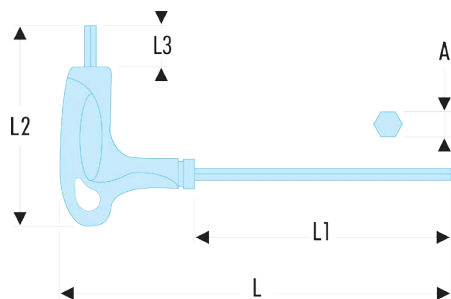

84TZ.2,5F 84TZ - Metric hexagon keys - FLUO**Description:**

- Fluorescent tool, detectable by ultraviolet light. Detectable in dark and dimly lit areas for 3 meters.
- Ergonomic T handle for efficient use of the two ends of the key.
- Silicon steel.
- Finish: polished, phosphate-coated.

A ["]:	-
A [mm]:	2.5
C1 [mm]:	63
d maxi [mm]:	11
d3 [mm]:	9
l1 x l2 [mm]:	11 x 90
L [mm]:	133
L1 [mm]:	90
L1 x L2 [mm]:	63 x 133
L2 [mm]:	63
L3 [mm]:	11
[g]:	9