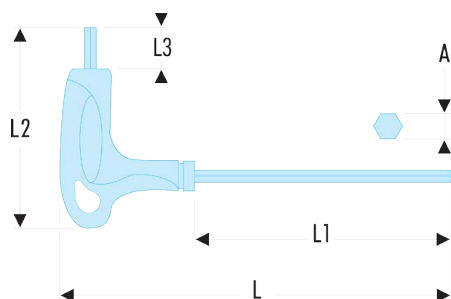

**84TZ.3/16F 84TZ - Inch hexagon keys - FLUO****Description:**

- Fluorescent tool, detectable by ultraviolet light. Detectable in dark and dimly lit areas for 3 meters.
- Ergonomic T handle for efficient use of the two ends of the key.
- Silicon steel.
- Finish: polished, phosphate-coated.

A ["]:	Mar-16
--------	--------

A [mm]:	-
---------	---

C1 [mm]:	77
----------	----

d maxi [mm]:	12
--------------	----

d3 [mm]:	65
----------	----

l1 x l2 [mm]:	12 x 130
---------------	----------

L [mm]:	183
---------	-----

L1 [mm]:	130
----------	-----

L1 x L2 [mm]:	77 x 183
---------------	----------

L2 [mm]:	77
----------	----

L3 [mm]:	12
----------	----

[g]:	65
------	----