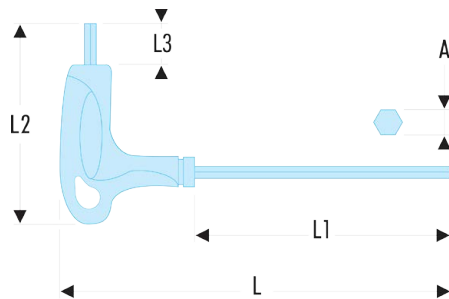

**84TZ.3/8F 84TZ - Inch hexagon keys - FLUO****Description:**

- Fluorescent tool, detectable by ultraviolet light. Detectable in dark and dimly lit areas for 3 meters.
- Ergonomic T handle for efficient use of the two ends of the key.
- Silicon steel.
- Finish: polished, phosphate-coated.

A ["]:	3-Aug
--------	-------

A [mm]:	-
---------	---

C1 [mm]:	95
----------	----

d maxi [mm]:	15
--------------	----

d3 [mm]:	180
----------	-----

l1 x l2 [mm]:	15 x 175
---------------	----------

L [mm]:	240
---------	-----

L1 [mm]:	175
----------	-----

L1 x L2 [mm]:	95 x 240
---------------	----------

L2 [mm]:	95
----------	----

L3 [mm]:	15
----------	----

[g]:	180
------	-----