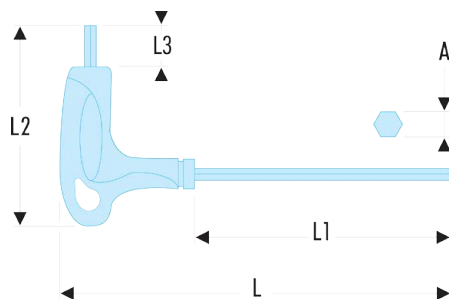

**84TZ.4F 84TZ - Metric hexagon keys - FLUO****Description:**

- Fluorescent tool, detectable by ultraviolet light. Detectable in dark and dimly lit areas for 3 meters.
- Ergonomic T handle for efficient use of the two ends of the key.
- Silicon steel.
- Finish: polished, phosphate-coated.

A ["]:	-
A [mm]:	4
C1 [mm]:	77
d maxi [mm]:	12
d3 [mm]:	58
l1 x l2 [mm]:	12 x 130
L [mm]:	183
L1 [mm]:	130
L1 x L2 [mm]:	77 x 183
L2 [mm]:	77
L3 [mm]:	12
[g]:	58