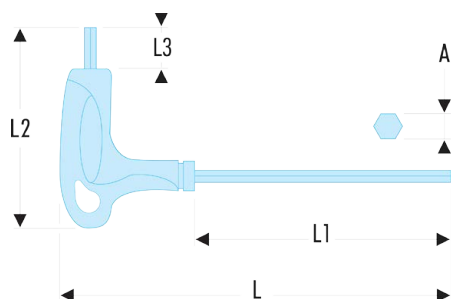

**84TZ.5/16F 84TZ - Inch hexagon keys - FLUO****Description:**

- Fluorescent tool, detectable by ultraviolet light. Detectable in dark and dimly lit areas for 3 meters.
- Ergonomic T handle for efficient use of the two ends of the key.
- Silicon steel.
- Finish: polished, phosphate-coated.

|               |          |
|---------------|----------|
| A ["]:        | May-16   |
| A [mm]:       | -        |
| C1 [mm]:      | 95       |
| d maxi [mm]:  | 15       |
| d3 [mm]:      | 125      |
| I1 x I2 [mm]: | 15 x 175 |
| L [mm]:       | 240      |
| L1 [mm]:      | 175      |
| L1 x L2 [mm]: | 95 x 240 |
| L2 [mm]:      | 95       |
| L3 [mm]:      | 15       |
| [g]:          | 125      |