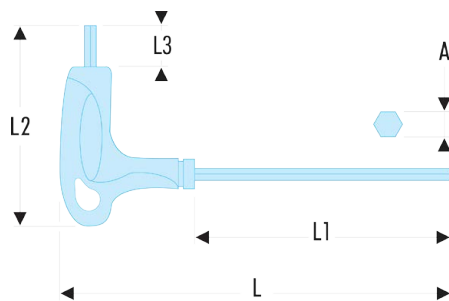

84TZ.5/32F 84TZ - Inch hexagon keys - FLUO**Description:**

- Fluorescent tool, detectable by ultraviolet light. Detectable in dark and dimly lit areas for 3 meters.
- Ergonomic T handle for efficient use of the two ends of the key.
- Silicon steel.
- Finish: polished, phosphate-coated.

A ["]:	May-32
--------	--------

A [mm]:	-
---------	---

C1 [mm]:	77
----------	----

d maxi [mm]:	12
--------------	----

d3 [mm]:	58
----------	----

l1 x l2 [mm]:	12 x 130
---------------	----------

L [mm]:	183
---------	-----

L1 [mm]:	130
----------	-----

L1 x L2 [mm]:	77 x 183
---------------	----------

L2 [mm]:	77
----------	----

L3 [mm]:	12
----------	----

[g]:	58
------	----